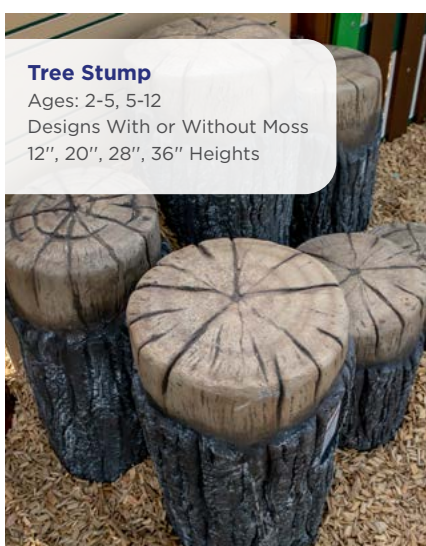

Physical Play Nature-Inspired

NEW **Physical Play** Overhead Ladders