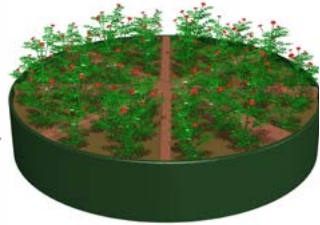

Full Pizza Garden
Model: 49387
Diameter: 49"
Ages: 2-12
Half Pizza Garden Also Available

Garden Bridge
6': RECF0040XX
8': RECF0041XX

Investigate and Discover Table
Model: RECF0091XX
Dimensions: 2 1/2' x 2' x 24"
Ages: 2-5