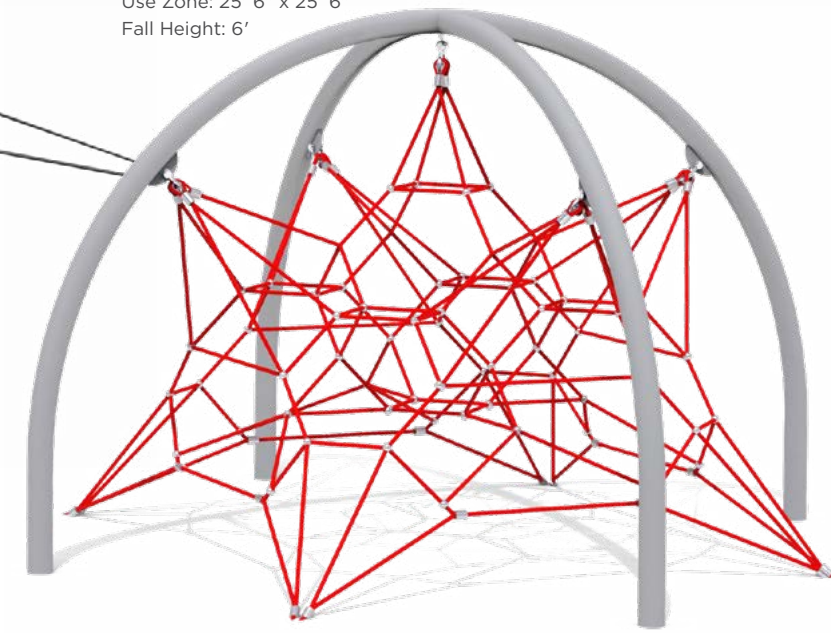

Ascend Arch **NEW**
Model: RC-909SR
Ages: 5-12
Use Zone: 25' 6" x 25' 6"
Fall Height: 6'

9' Ascend Web Whirl **NEW**
Model: RC-1200SR
Ages: 5-12
Use Zone: 18' 7" x 18' 7"
Fall Height: 4'