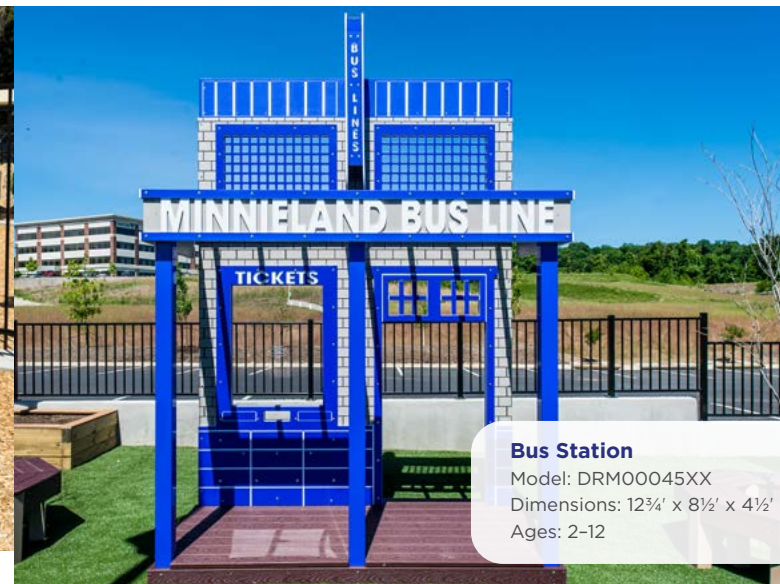

Beach House
Model: RECF0072XX
Dimensions: 8¼' x 6' x 7'
Ages: 2-5

Bus Station
Model: DRM00045XX
Dimensions: 12¾' x 8½' x 4½'
Ages: 2-12

Market
Model: DRM00029XX
Dimensions: 12' x 9½' x 4½'
Ages: 2-12

Vet Clinic
Model: DRM00031XX
Dimensions: 12' x 8½' x 4½'
Ages: 2-12