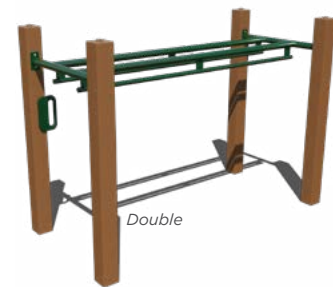

Single & Double Trapeze Ring
Straight and 90° (Single Only)
8' Length
Ages: 5-12

3-Wheel Swinger
8' Length
Ages: 5-12

Deep Rung Arch
3' to 6' Decks
Ages: 2-5, 5-12

Half Moon Climber
4' and 6' Decks Only
Ages: 5-12

Sliding Pole
2' to 8' Deck Heights
Ages: 5-12

Coil Climber
3' to 8' Deck Heights
Ages: 2-5, 5-12

Steps
1' to 4' Deck Heights

Single & Double Parallel Bar
8' Length
Ages: 5-12

Wavy Deep Rung
8' Length
Ages: 5-12