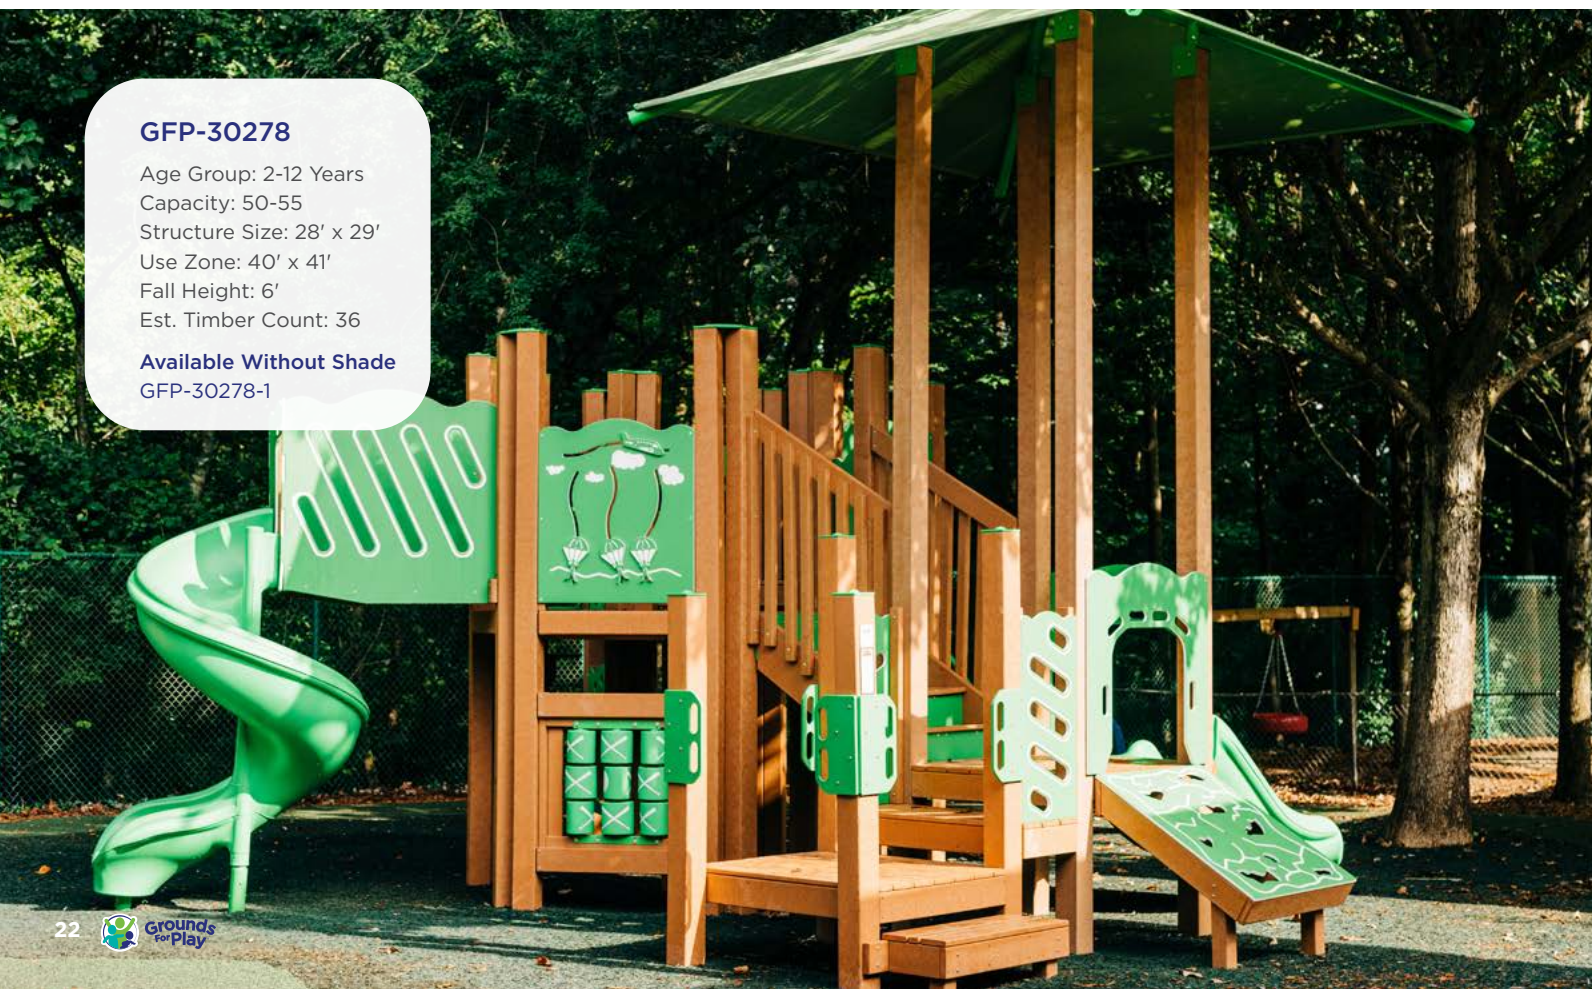

What's timber count? The amount of 4" playground timbers (or borders) needed to surround the playground should a type of loose fill surfacing be used. See page 67 for more information.