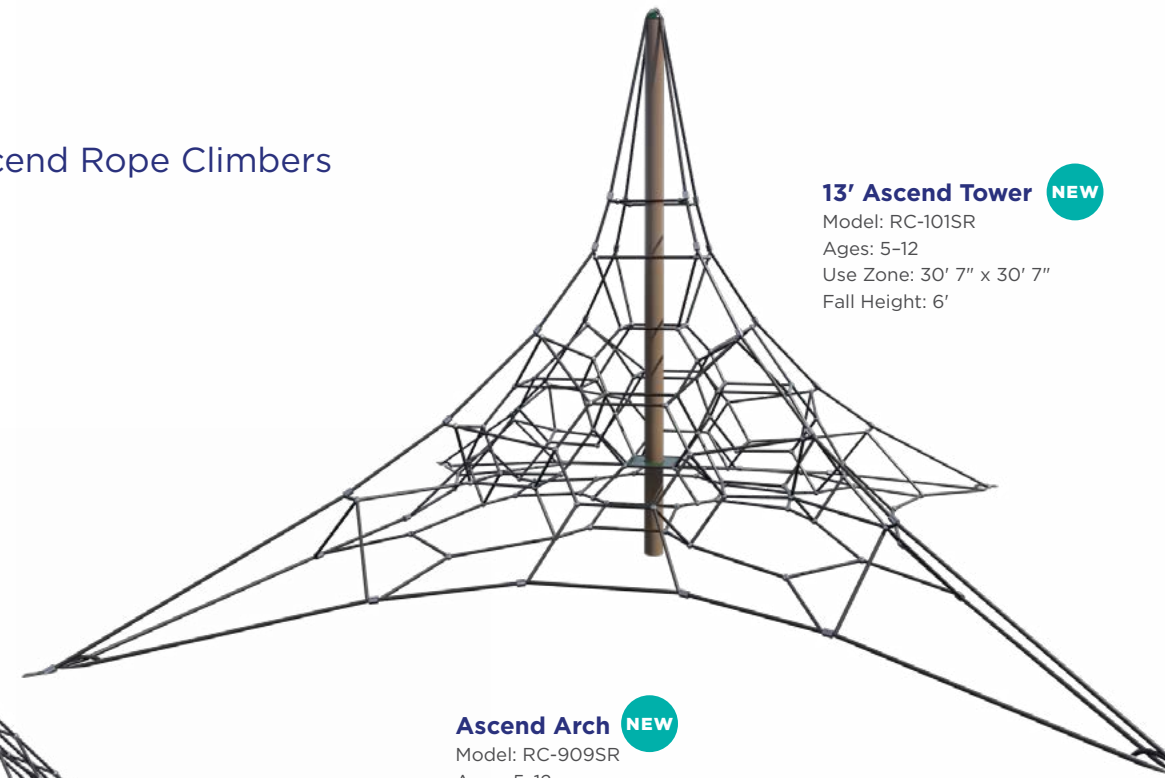

Physical Play Ascend Rope Climbers

13' Ascend Tower **NEW**
Model: RC-101SR
Ages: 5-12
Use Zone: 30' 7" x 30' 7"
Fall Height: 6'