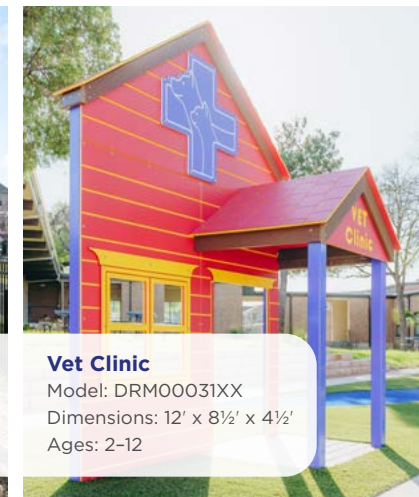

Dramatic Play Classic Playhouses & Playhouse Accessories

Dramatic Play Modern Play Facades

Custom Designs Available

PLAYHOUSE
Add-Ons

Tot Table and Chairs
Model: 47210