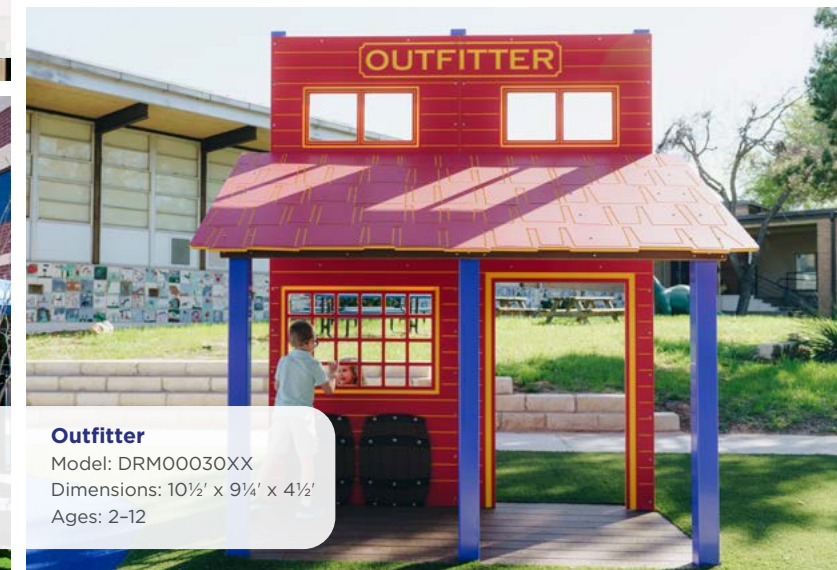

Pioneer Playhouse
Model: 47104TT
Dimensions: 5' x 5' x 7'
Ages: 2-5

Barn Playhouse
Model: 47219
Dimensions: 5' x 5'
Ages: 2-5

Cottage
Model: TFR0560XX
Dimensions: 3¼' x 6¼' x 4¾'
Ages: 2-5

Commissary
Model: DRM00035XX
Dimensions: 12¾' x 9½' x 4½'
Ages: 2-12