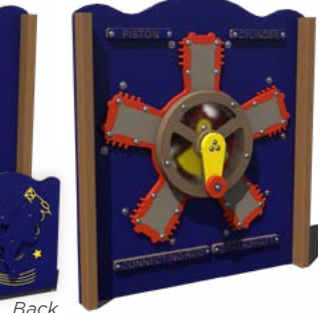

Window
Ages: 2-12

Slotted
Ages: 2-12

Geo
Ages: 2-5

Airplane
Ages: 2-12
Includes two control wheels

Frog Crawl Through
Ages: 2-12
Ground-Level Only

Nature
Ages: 2-12

Solar System
Ages: 2-12

NEW Radial Engine
Ages: 2-12