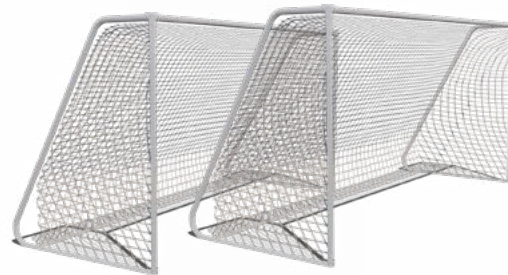

Soccer Goals Set

Model: 60019202XX
Ages: 2-5, 5-12
Dimensions: 12' x 6' Height
Includes Two Goals with Nets
Replacement Nets MSC-1585XX