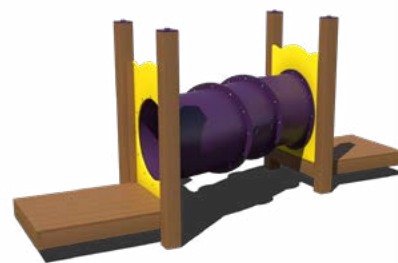

Components Deck Connectors