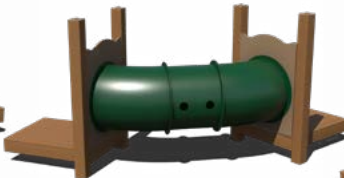

Components Deck Connectors