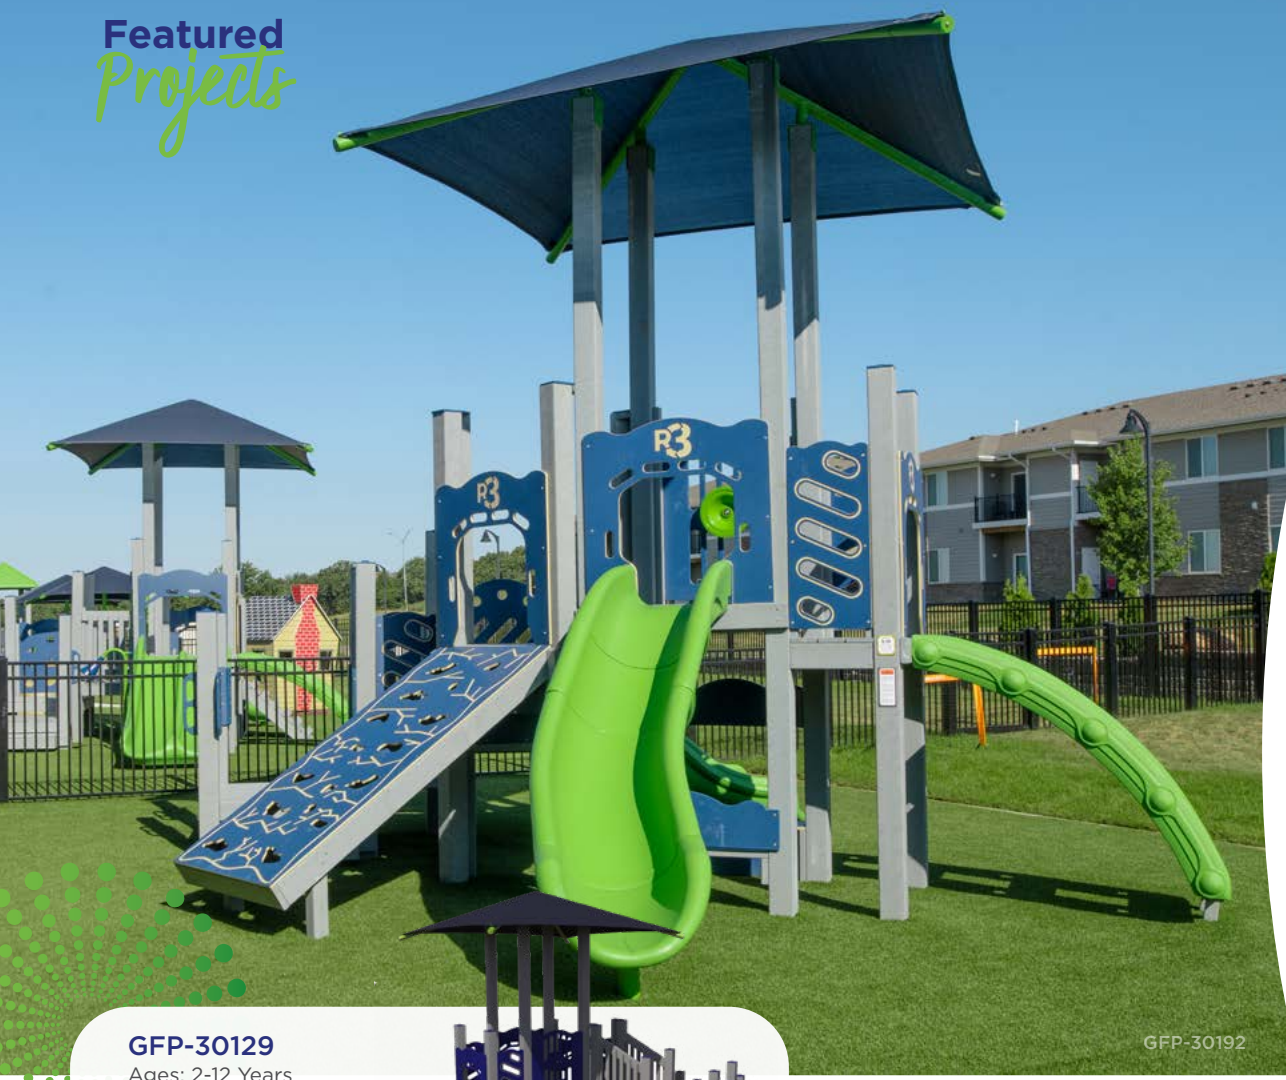

[Learn more on page 69.](#)

Learn more about our playground materials at [groundsforplay.com/grounds-play-materials](https://www.groundsforplay.com/grounds-play-materials).

GFP-30129
Ages: 2-12 Years
Use Zone: 34' x 31'
Available Without Shade
GFP-30129-1