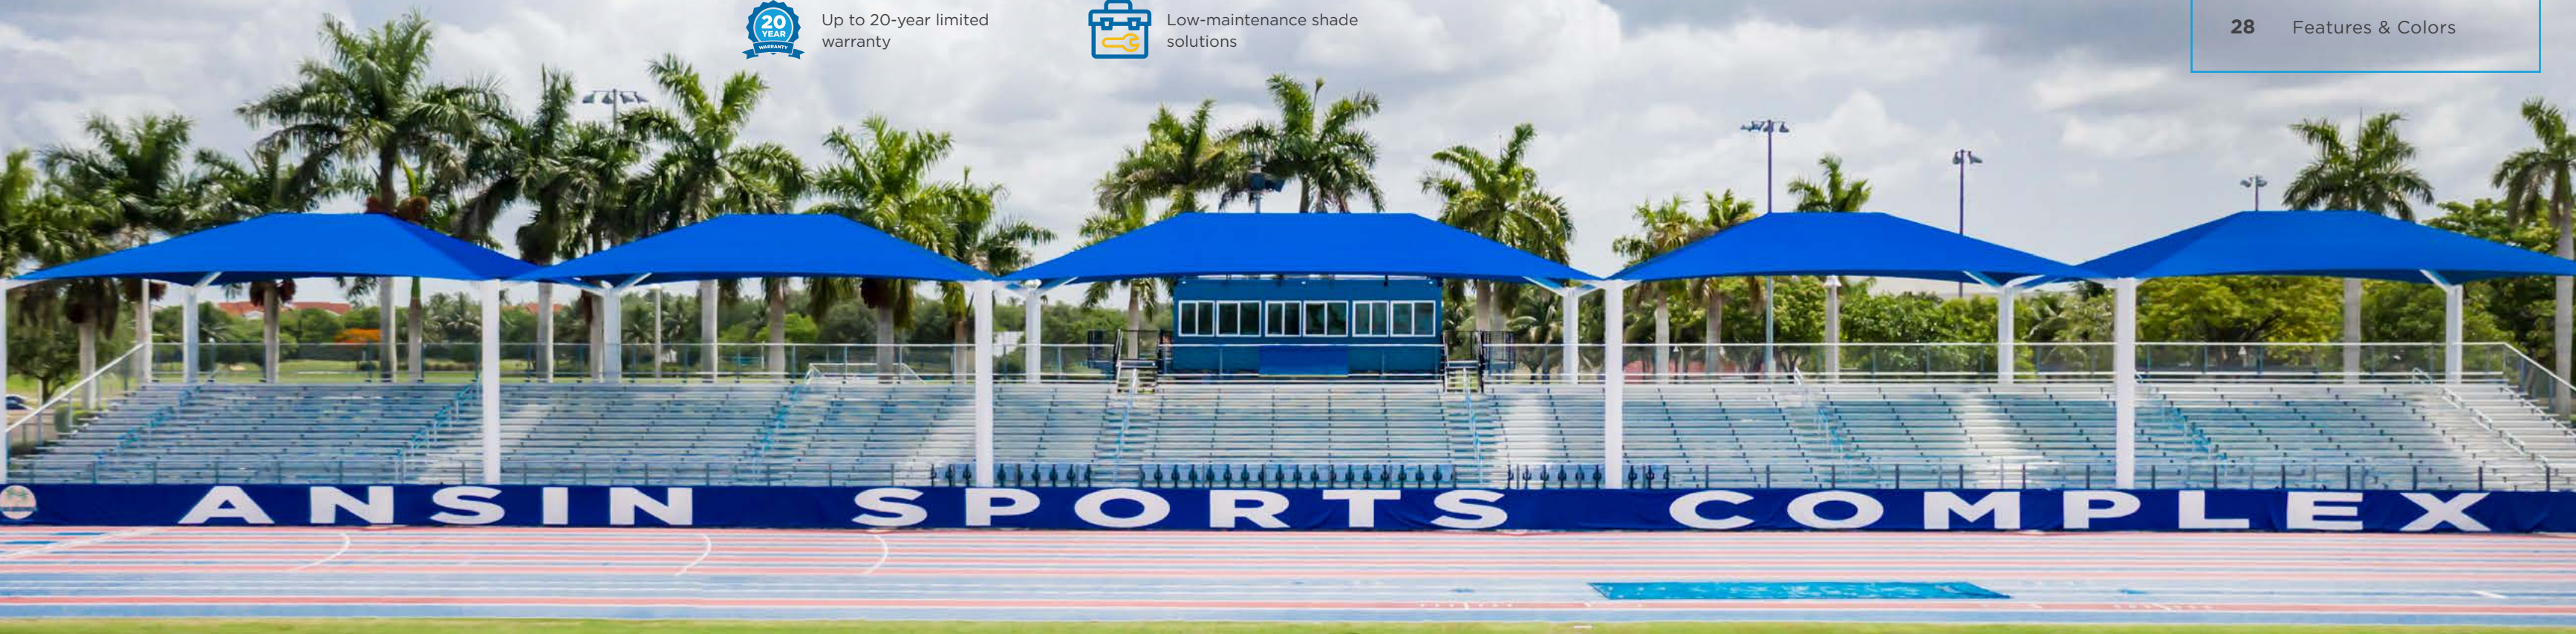

NEW! Single Post Waterproof Umbrella

Our new waterproof umbrella features our Rain Guard waterproof fabric.

See page 5 for details.

Superior Shade Factory Tour

Scan the QR code or search "Superior Shade Factory Tour" on YouTube.

Color Applier

For products with our 360° icon, scan the QR code to view in 360° and choose your colors.

Standard Hip

most versatile shade solution

- Most versatile and economical shade
- Great solution for schools, parks, and churches