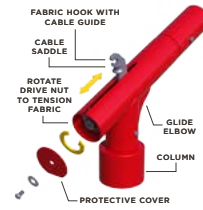

Glide Elbow™

Our Glide Elbow™ quick release mechanism allows for easy installation and removal of your fabric — in the case of a fabric refresh or inclement weather. All you need is a wrench or cordless drill (with the right sized socket). What's more, metal-on-metal wear is minimized with our fabric hook connection. Our Glide Elbow™ is backed by a [1-year limited warranty](#).