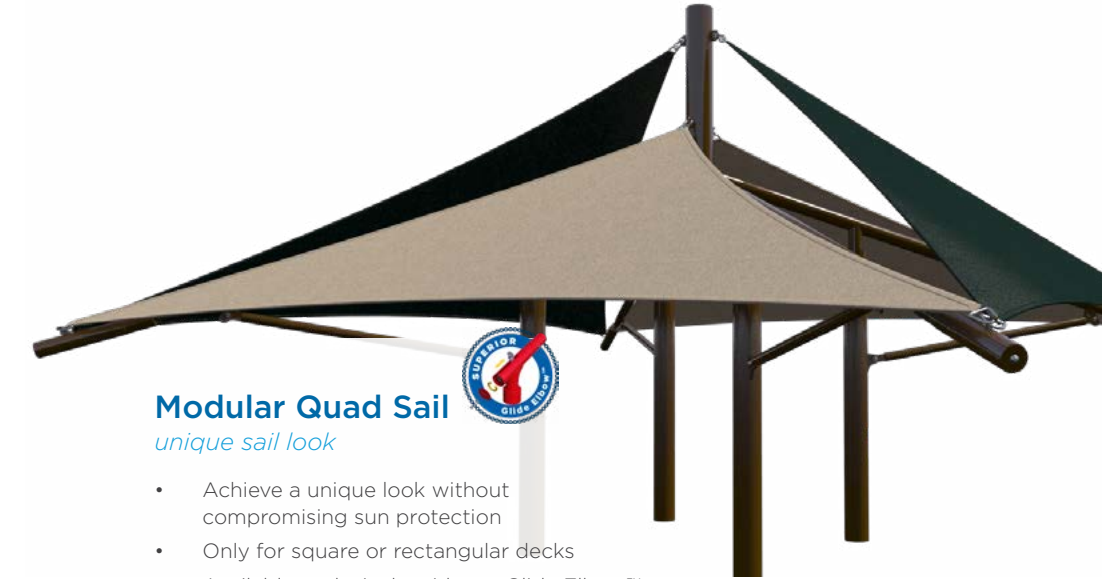

Modular Crescent

arched design

- Stylish arched design
- Available for any deck configuration
- Fits 3.5" and 5" diameter posts

SHAPES, SIZES, DECKS, AND POSTS

7' 4" x 5' 3" and 8' 4" x 6' 3"

Available for 36" x 36", 48" x 48", 36" x 48", and 36" x 46.5" Decks

Fits 3.5" and 5" Posts

OPTIONS, FEATURES, AND FABRIC

Traditional Shade Fabric

Modular Quad Sail

unique sail look

- Achieve a unique look without compromising sun protection
- Only for square or rectangular decks
- Available exclusively with our Glide Elbow™
- Fits 3.5" and 5" diameter posts