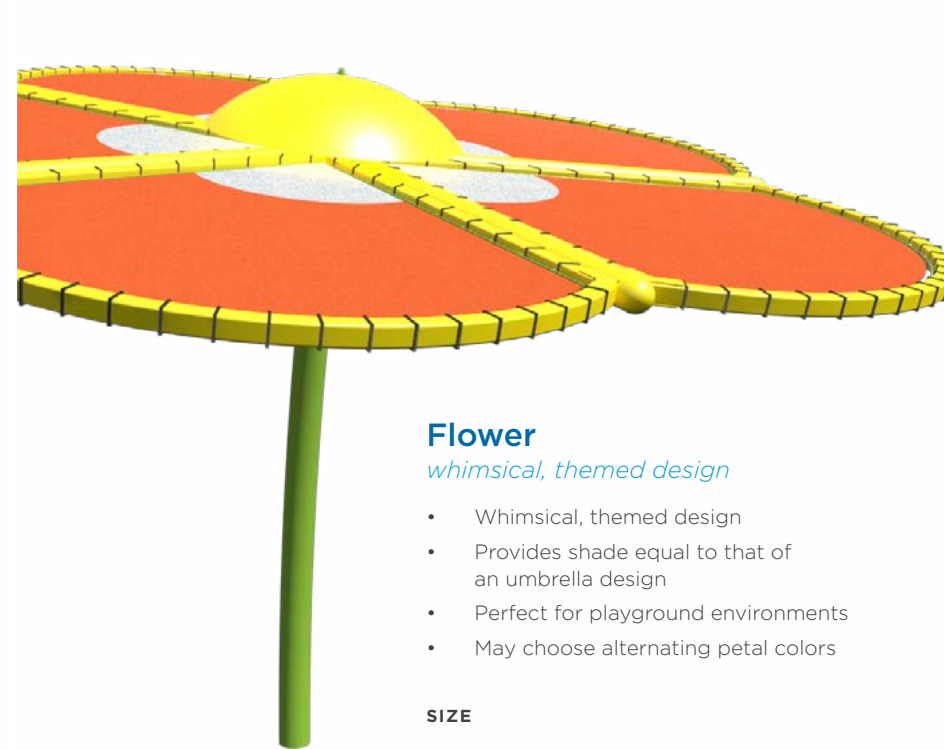

OPTIONS, FEATURES, AND FABRIC

Surface Mount
8', 10', or 12' Height, Custom Heights Available
Traditional Shade Fabric

Halo Disc
modern, slim design

- Unique, architectural design
- Features a slim fabric disc suspended from two curved columns
- Great solution for unique landscape designs

SIZE

15' and 21' Diameter

OPTIONS, FEATURES, AND FABRIC

Surface Mount
11' (15' Dia.) or 12' Height (21' Dia.)
Traditional Shade Fabric

Top View

Flower
whimsical, themed design

- Whimsical, themed design
- Provides shade equal to that of an umbrella design
- Perfect for playground environments
- May choose alternating petal colors