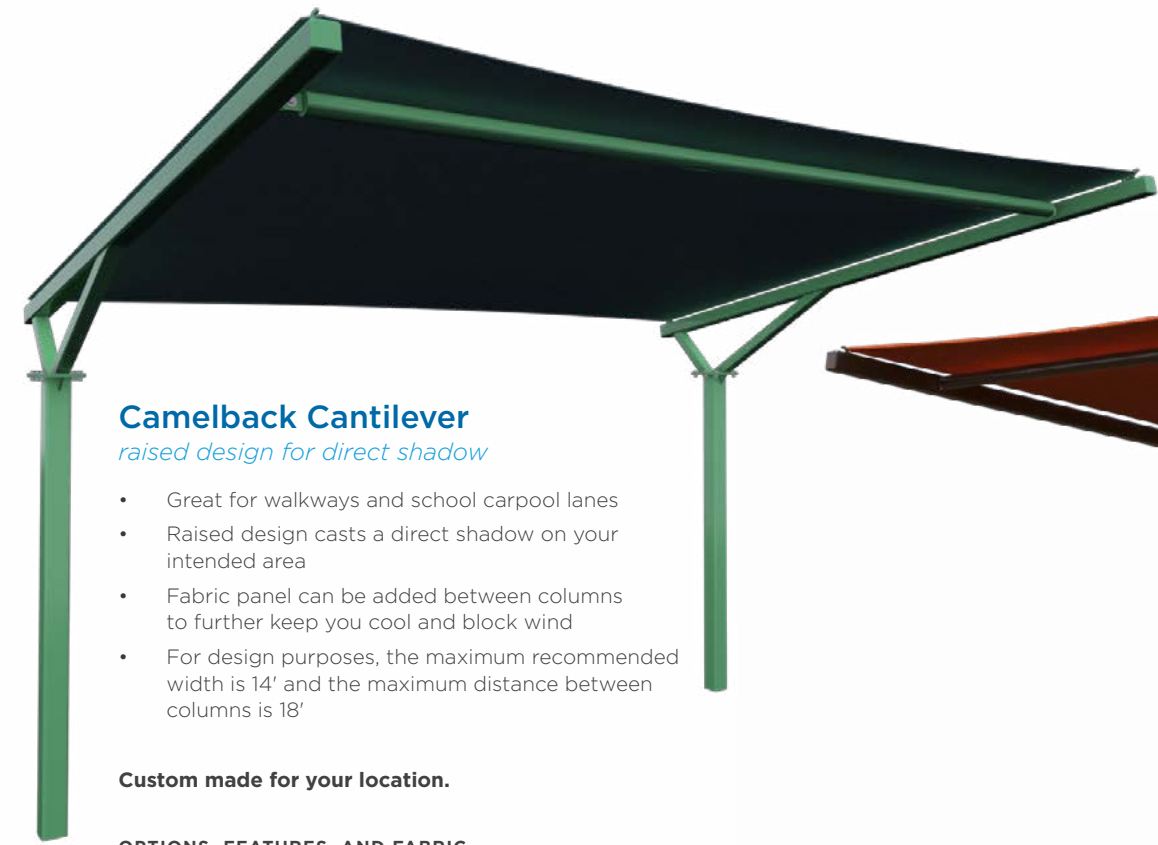

Camelback Cantilever

raised design for direct shadow

- Great for walkways and school carpool lanes
- Raised design casts a direct shadow on your intended area
- Fabric panel can be added between columns to further keep you cool and block wind
- For design purposes, the maximum recommended width is 14' and the maximum distance between columns is 18'

Custom made for your location.

OPTIONS, FEATURES, AND FABRIC

Surface or In-Ground Mount
8', 10', or 12' Height, Custom Heights Available
Fabric Panel Upgrade (Shown Below)
Traditional Shade Fabric