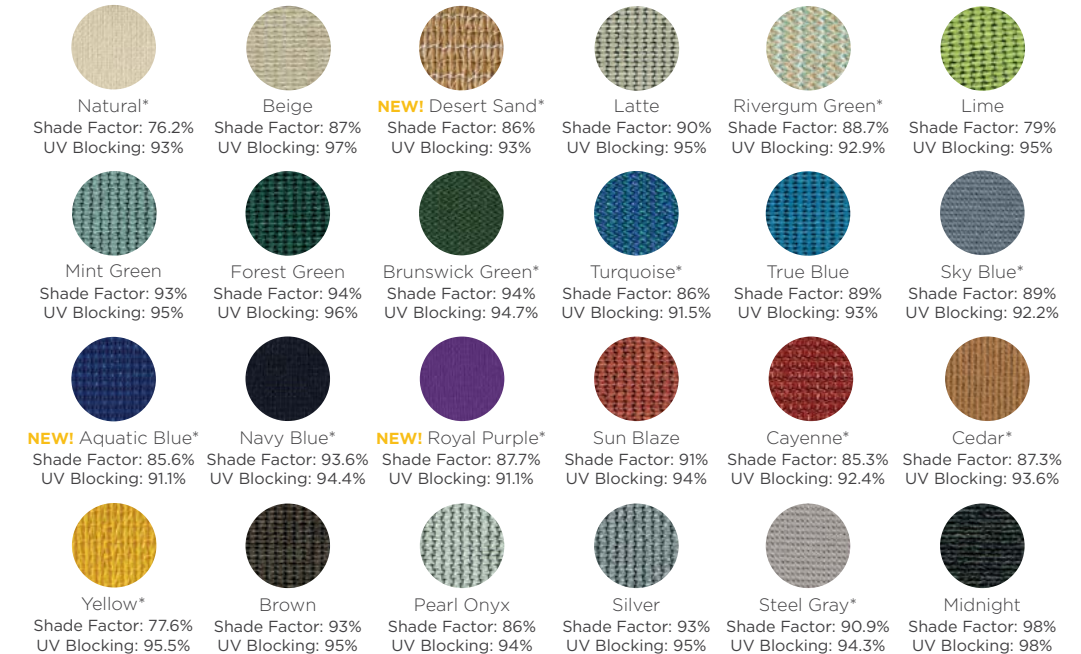

① Triangular Sail Shade, 5 Sail Quantity

FEATURED COLORS

Metallic Powder Coat Frame

Cream, Midnight, Pearl, Silver, and Sunblaze Traditional Fabric

 Visit srpshade.com/inspirations to learn more about this project.

Color Options

Frames

Backed by a [5-year limited warranty](#).

Gloss

Matte, Textured & Metallic

Traditional Fabric

This selection of fabric colors are California Fire Marshal certified, fire retardant, and pass the NFPA 701 or ASTM E84 tests. Colors marked with an asterisk are available as both flame retardant and non-flame retardant. Backed by a [10-year limited warranty](#).

Dual Shade Fabric

Available for an upcharge for our Hypar Umbrella, Triangle Sail, and Hyperbolic Sail. Backed by a [10-year limited warranty](#).

2 REASONS TO CHOOSE FLAME RETARDANT FABRIC

① Helps meeting appropriate federal, state, and local building codes.