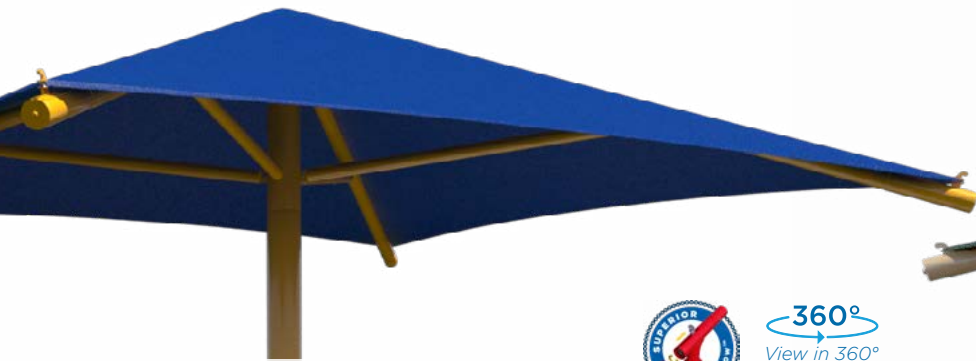

Pyramid

peak roof design

- Versatile and economical
- Features a peak roof design
- Great solution for schools, parks, and churches

SIZES

Available in 2' Increments from 10'-38', Square

OPTIONS, FEATURES, AND FABRIC

Surface or In-Ground Mount
Custom Heights Available
With or Without Glide Elbow™ (Available up to 30')
Traditional Shade Fabric

Single Post Umbrella

economical shade solution

- One of the most economical shades
- Cover up to nearly 600 square feet of space with a single unit

SHAPES AND SIZES

Square

Available in 2' Increments from 10'-24'

Hexagon

Available in 2' Increments from 10'-26'

Octagon

OPTIONS, FEATURES, AND FABRIC

Surface or In-Ground Mount
8', 10', or 12' Height, Custom Heights Available
With or Without Glide Elbow™
Traditional Shade Fabric