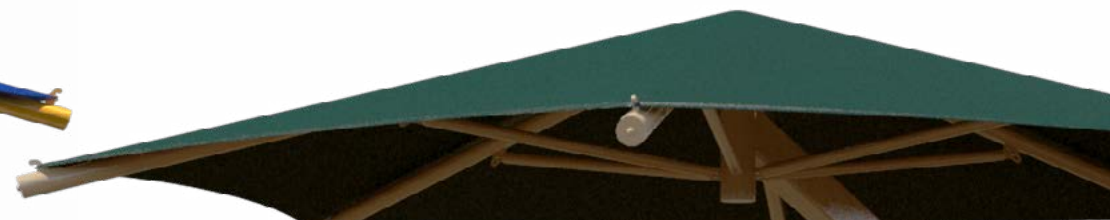

OPTIONS, FEATURES, AND FABRIC

Surface or In-Ground Mount
8', 10', or 12' Height, Custom Heights Available
With or Without Glide Elbow™
Traditional Shade Fabric

360°
View in 360° & choose colors!