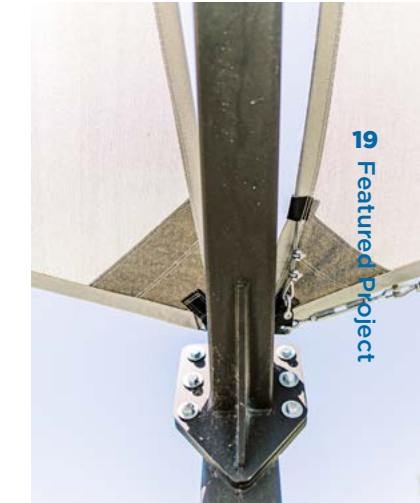

FEATURED COLORS

Bronze Powder Coat Frame

Pearl Onyx Traditional Fabric

Visit srpshade.com/inspirations to learn more about this project.