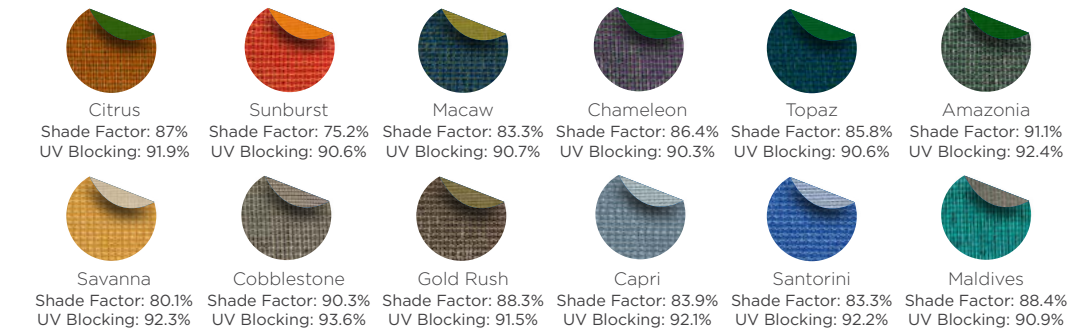

Color Options

Frames

Backed by a [5-year limited warranty](#).

Gloss

Matte, Textured & Metallic

Traditional Fabric

This selection of fabric colors are California Fire Marshal certified, fire retardant, and pass the NFPA 701 or ASTM E84 tests. Colors marked with an asterisk are available as both flame retardant and non-flame retardant. Backed by a [10-year limited warranty](#).

Dual Shade Fabric

Available for an upcharge for our Hypar Umbrella, Triangle Sail, and Hyperbolic Sail. Backed by a [10-year limited warranty](#).

2 REASONS TO CHOOSE FLAME RETARDANT FABRIC

① Helps meeting appropriate federal, state, and local building codes.