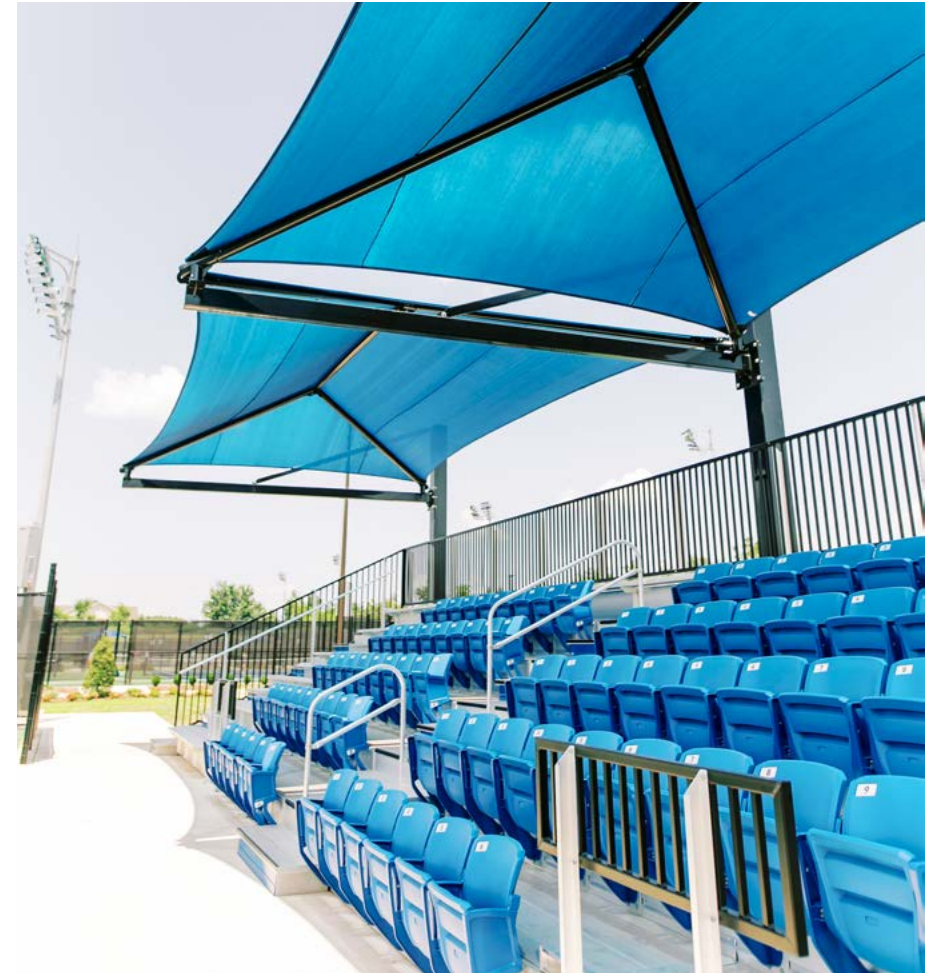

FEATURED COLORS

Black Powder Coat Frame
True Blue Traditional Fabric

Visit srpshade.com/inspirations to learn more about this project.