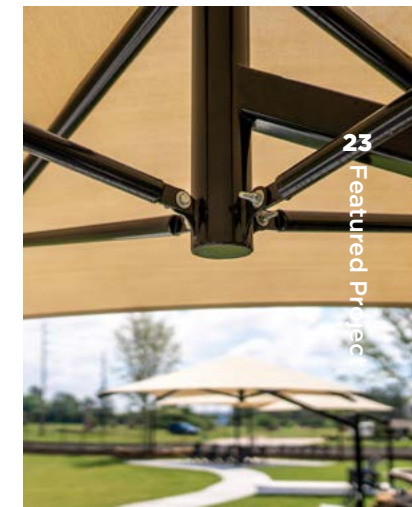

FEATURED COLORS

Black Powder Coat Frame
Beige Traditional Fabric

Visit srpshade.com/inspirations to learn more about this project.