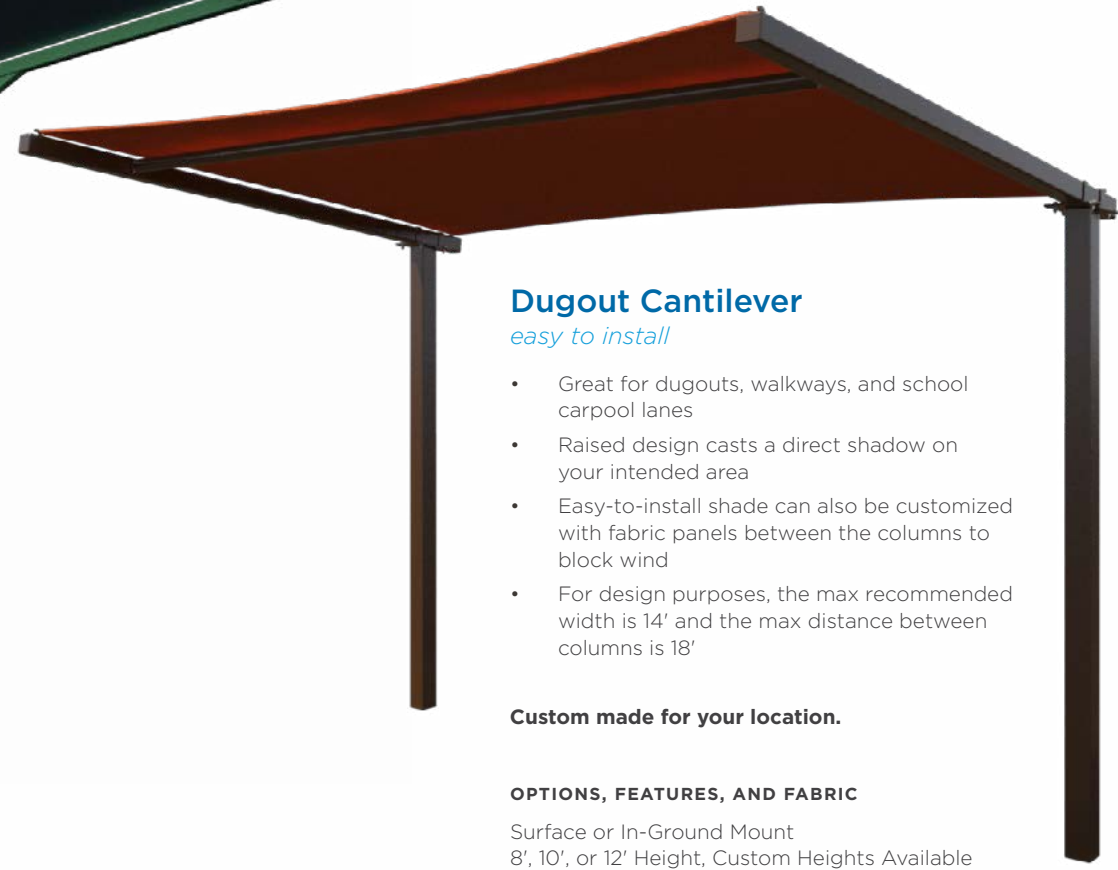

Dugout Cantilever

easy to install

- Great for dugouts, walkways, and school carpool lanes
- Raised design casts a direct shadow on your intended area
- Easy-to-install shade can also be customized with fabric panels between the columns to block wind
- For design purposes, the max recommended width is 14' and the max distance between columns is 18'

Custom made for your location.

OPTIONS, FEATURES, AND FABRIC

Surface or In-Ground Mount
8', 10', or 12' Height, Custom Heights Available
Fabric Panel Upgrade
Traditional Shade Fabric