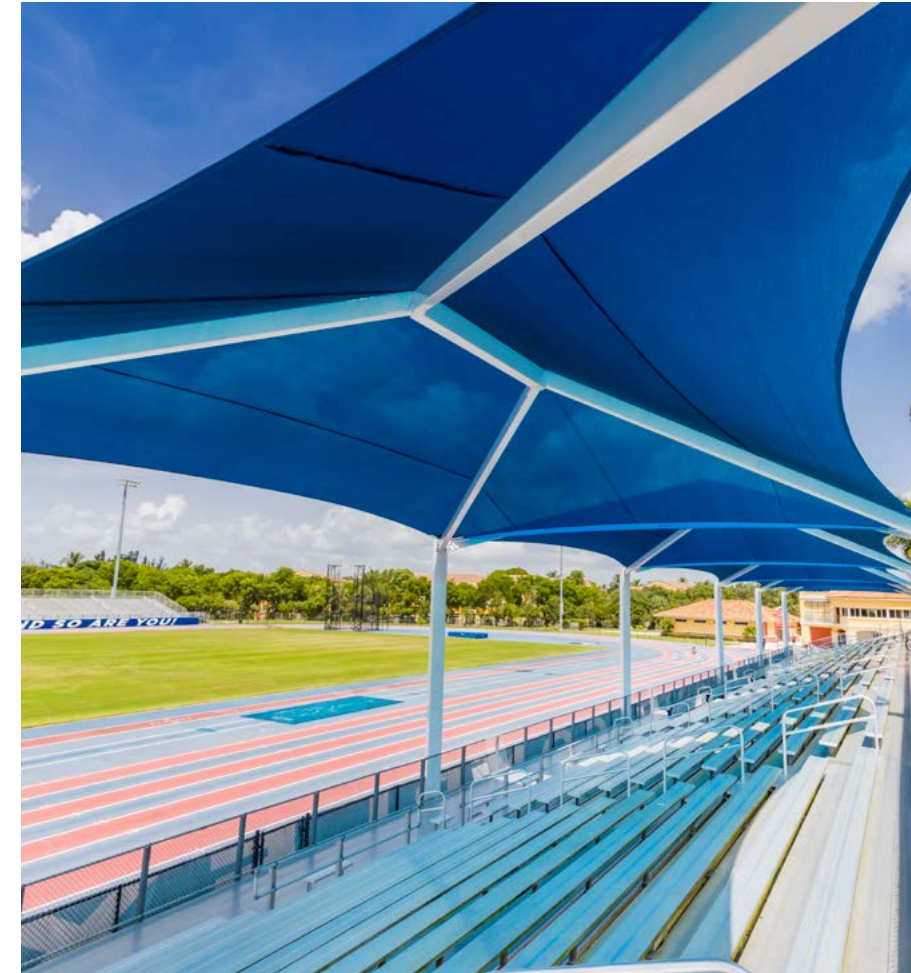

FEATURED COLORS

White Powder Coat Frame

True Blue Traditional Fabric

Visit srpshade.com/inspirations to learn more about this project.