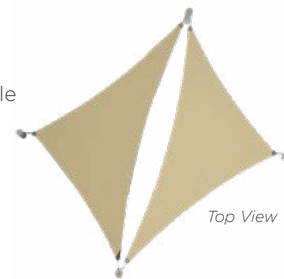

OPTIONS, FEATURES, AND FABRIC

Surface or In-Ground Mount
8', 10', or 12' Height, Custom Heights Available
Traditional Shade or Dual Shade Fabric

*For spans exceeding 50', please contact your SRP Shade representative.