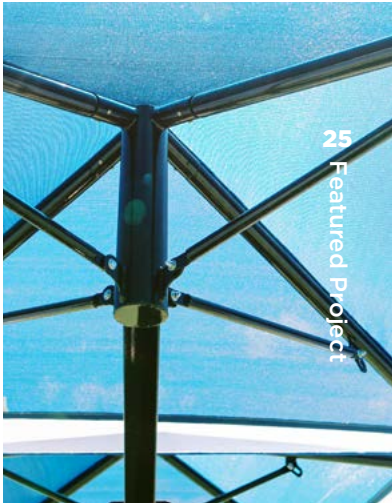

FEATURED COLORS

Black Powder Coat Frame
True Blue Traditional Fabric

Visit srpshade.com/inspirations to learn more about this project.