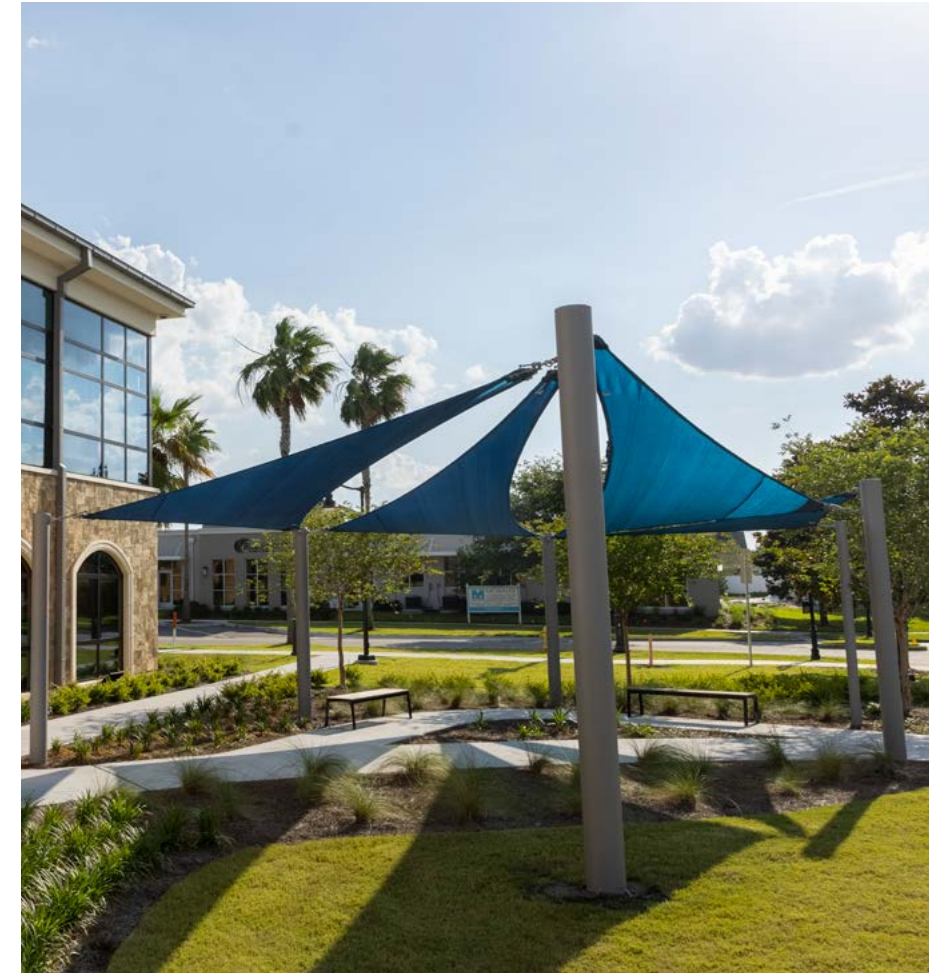

FEATURED COLORS

Champagne Powder Coat Frame

True Blue Traditional Fabric

▶ Visit srpshade.com/inspirations to learn more about this project.