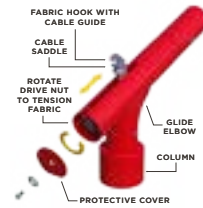

Glide Elbow™

Our Glide Elbow™ quick release mechanism allows for easy installation and removal of your fabric — in the case of a fabric refresh or inclement weather. All you need is a wrench or cordless drill (with the right sized socket). What's more, metal-on-metal wear is minimized with our fabric hook connection. Our Glide Elbow™ is backed by a [1-year limited warranty](#).