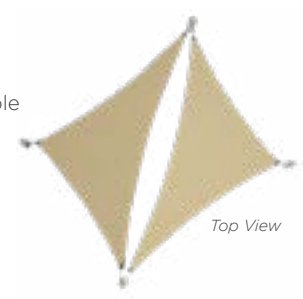

Quad Sail
architecturally designed

360°
View in 360° & choose colors!

- Appealing design
- Great for country clubs, resorts, and city parks

SIZES

10'-40' Square

OPTIONS, FEATURES, AND FABRIC

Surface or In-Ground Mount
8', 10', or 12' Height, Custom Heights Available
Traditional Shade Fabric