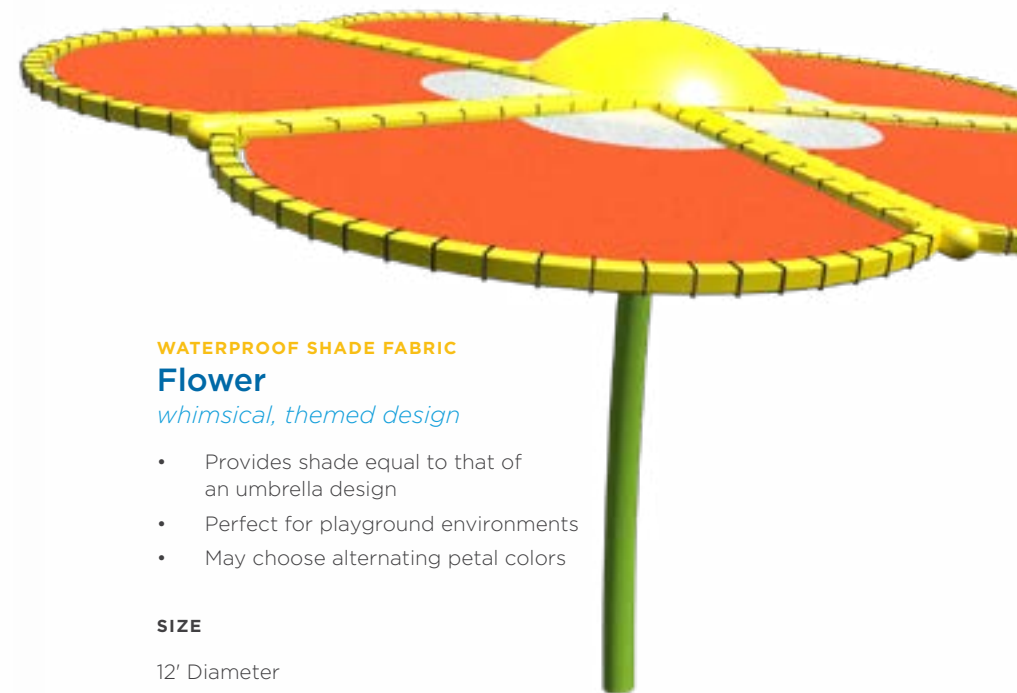

OPTIONS, FEATURES, AND FABRIC

Surface Mount
8', 10', or 12' Height, Custom Heights Available
Traditional Shade Fabric

Halo Disc

modern, slim design

- Unique, architectural design
- Features a slim fabric disc suspended from two curved columns
- Great for unique landscape designs

SIZE

15' and 21' Diameter

OPTIONS, FEATURES, AND FABRIC

Surface Mount
11' (15' Dia.) or 12' Height (21' Dia.)
Traditional Shade Fabric

WATERPROOF SHADE FABRIC

Flower

whimsical, themed design

- Provides shade equal to that of an umbrella design
- Perfect for playground environments
- May choose alternating petal colors